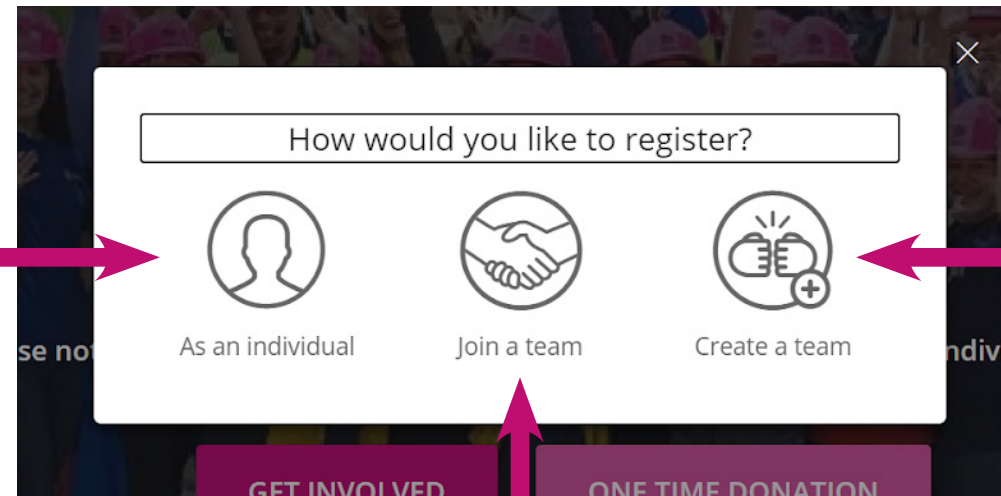

# Women Build 2022 Fundraiser & Donor Guide

Visit [donate.dallasareahabitat.org/WomenBuild22](https://donate.dallasareahabitat.org/WomenBuild22) to begin, and click “Get Involved”

Get Involved

How would you like to register?

Click here to **create a personal fundraising page.**  
Funds raised here go towards your personal goal.

Click here to **create a team fundraising page\*.**  
Anyone who joins your team contributes to your team goal.